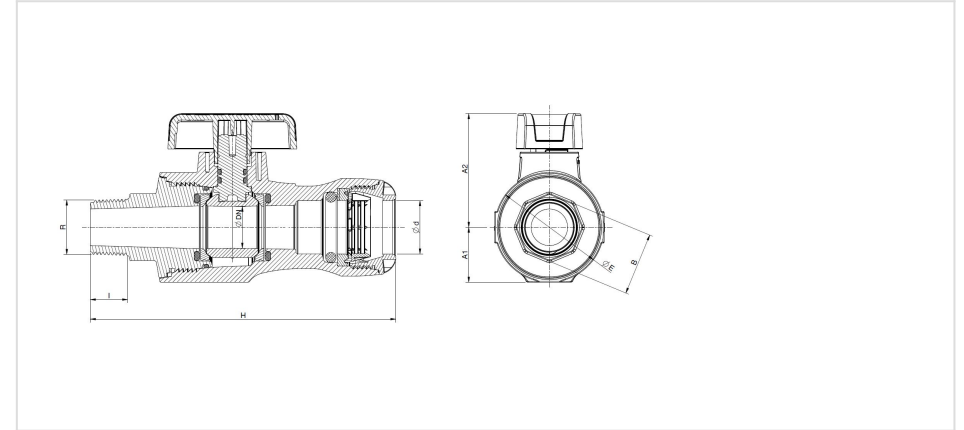

BALL VALVE SERIES 1 X MALE WITH DRAIN PORTS - 0371002F

#0371002F

Body Material: Glass Reinforced Polyamide

Seal Material: EPDM

Family Products

Product Code	dmm	Rinch	Rpinch	DNmm	A1mm	A2mm	Bmm	Emm	E1mm	Hmm	Pressure Rating Water	Weightg	Unit Per Carton
03710020SF0025007	25	3/4"	1/8"	20	27	54	30	53	47	148	PN 16	218	110
03710020SF0032010	32	1"	1/8"	25	33	64	41	64	58	165	PN 16	370	45