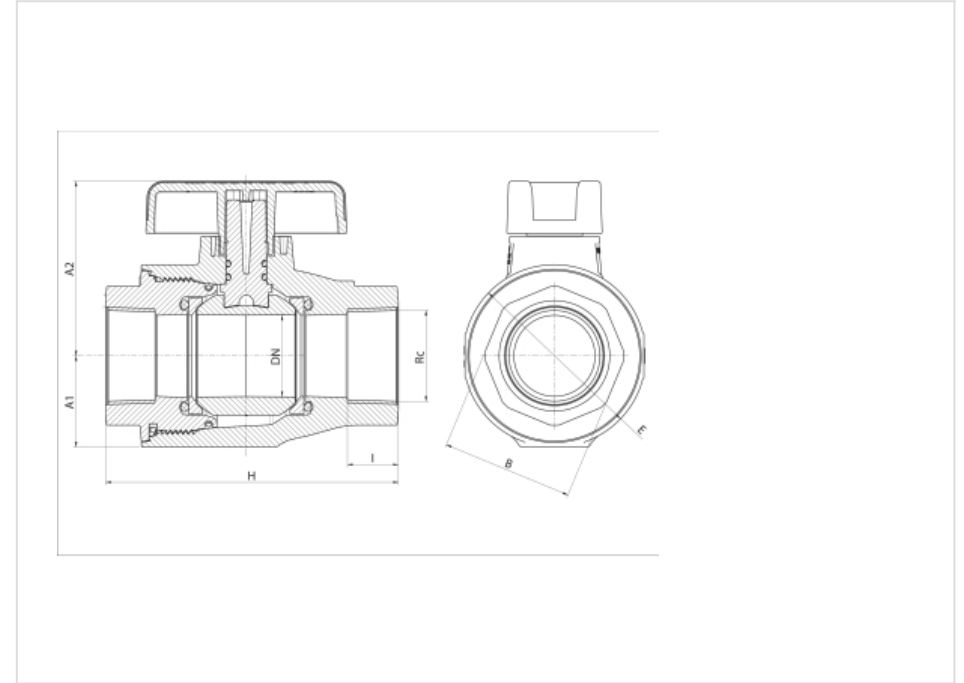

# BALL VALVE WITH RC THREAD AND DRAIN PORTS - 037030F

#037030F

**Body Material:** Glass Reinforced Polyamide

**Seal Material:** EPDM

## Family Products

Product Code	R <sub>pinch</sub>	R <sub>cinch</sub>	DN <sub>mm</sub>	A1 <sub>mm</sub>	A2 <sub>mm</sub>	B <sub>mm</sub>	E <sub>mm</sub>	H <sub>mm</sub>	I	Pressure Rating Water	Weight <sub>g</sub>	Unit Per Carton
037030F005	1/8"	1/2"	15	27	54	36	53	97	17	PN 16	186	72
037030F007	1/8"	3/4"	20	27	54	36	53	97	18	PN 16	175	72
037030F010	1/8"	1"	25	33	64	46	64	116	21	PN 16	313	72
037030F013	1/4"	1.1/4"	32	36	70	55	73	118	20	PN 16	388	48
037030F015	1/4"	1.1/2"	40	45	87	65	91	144	24	PN 16	714	30
037030F020	1/4"	2"	50	53	97	75	100	162	29	PN 16	918	24