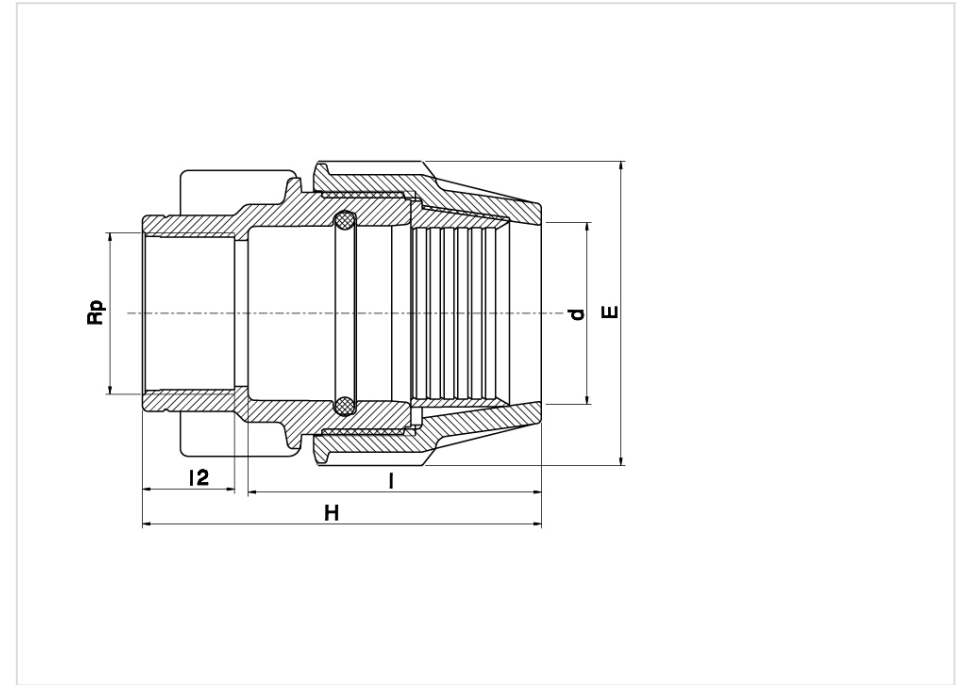

FEMALE ADAPTOR - 070306

#070306

Body Material: Polypropylene, high-grade copolymer.

Nut Material: Polypropylene, high-grade copolymer.;

Split Ring Material: Polyacetal

Seal Material: NBR

Family Products

| Product Code | d _{mm} | R _{pinch} | E _{mm} | H _{mm} | I | I2 | Pressure Rating Water | Weight _g | Unit Per Bag | Unit Per Carton |
|----------------|-----------------|--------------------|-----------------|-----------------|----|----|-----------------------|---------------------|--------------|-----------------|
| 0703060160070A | 16 | 3/4" | 39 | 75 | 53 | 19 | PN 16 | 36 | 10 | 500 |
| 0703060160050A | 16 | 1/2" | 39 | 73 | 52 | 19 | PN 16 | 36 | 10 | 500 |
| 0703060200050A | 20 | 1/2" | 48 | 82 | 60 | 19 | PN 16 | 60 | 10 | 350 |
| 0703060200070A | 20 | 3/4" | 48 | 82 | 60 | 19 | PN 16 | 58 | 10 | 350 |
| 0703060200100A | 20 | 1" | 48 | 92 | 57 | 21 | PN 16 | 68 | 10 | 300 |
| 0703060250070A | 25 | 3/4" | 54 | 88 | 63 | 21 | PN 16 | 83 | 10 | 250 |
| 0703060250100A | 25 | 1" | 54 | 88 | 63 | 21 | PN 16 | 78 | 10 | 250 |
| 0703060320070A | 32 | 3/4" | 64 | 94 | 73 | 19 | PN 16 | 107 | 5 | 150 |
| 0703060320100A | 32 | 1" | 64 | 94 | 69 | 21 | PN 16 | 115 | 5 | 150 |
| 0703060320130A | 32 | 1 1/4" | 64 | 96 | 67 | 25 | PN 16 | 140 | 5 | 140 |
| 0703060400100A | 40 | 1" | 82 | 112 | 84 | 21 | PN 16 | 178 | - | 110 |
| 0703060400130A | 40 | 1 1/4" | 82 | 114 | 84 | 25 | PN 16 | 202 | - | 110 |
| 0703060400150A | 40 | 1 1/2" | 82 | 114 | 84 | 25 | PN 16 | 225 | - | 100 |